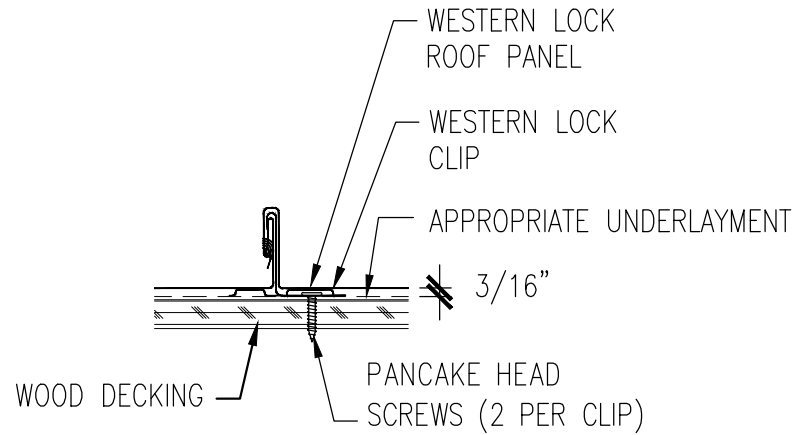

WESTERN LOCK CLIP

GAUGE: _____	COLOR: _____
LENGTH: _____	FINISH: _____
MATERIAL: _____	

Western States Metal Roofing

901 W. Watkins St.
 Phoenix, AZ 85007
www.MetalForRoofing.com
www.RustedRoofing.com
www.MetalDeck.com

Phone: (602) 495-0048
 Fax: (602) 261-7726
 877-PURLINS (787-5467)

PANEL CLIP DETAIL		
	A	05-20-13
PANEL TYPE: WESTERN LOCK	REV:	DATE:
	DETAIL #: WSD-D26A	